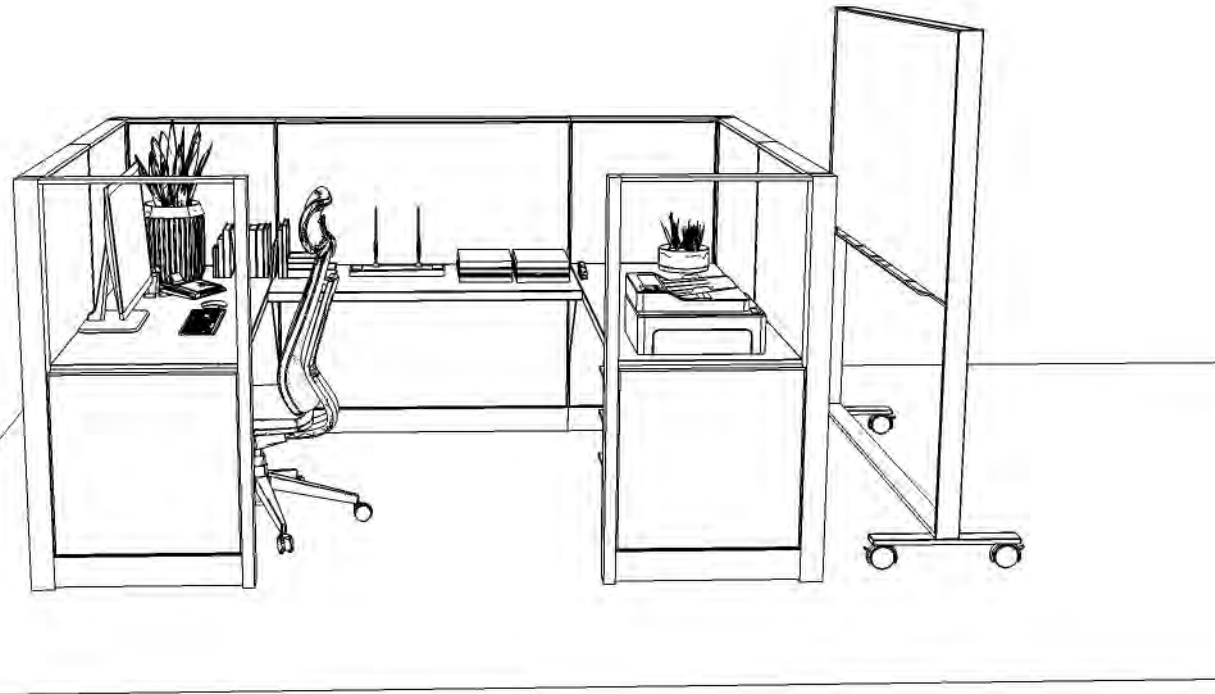

Color	Tag
	6' x 8' Workstation

Scale 1/2" = 1'