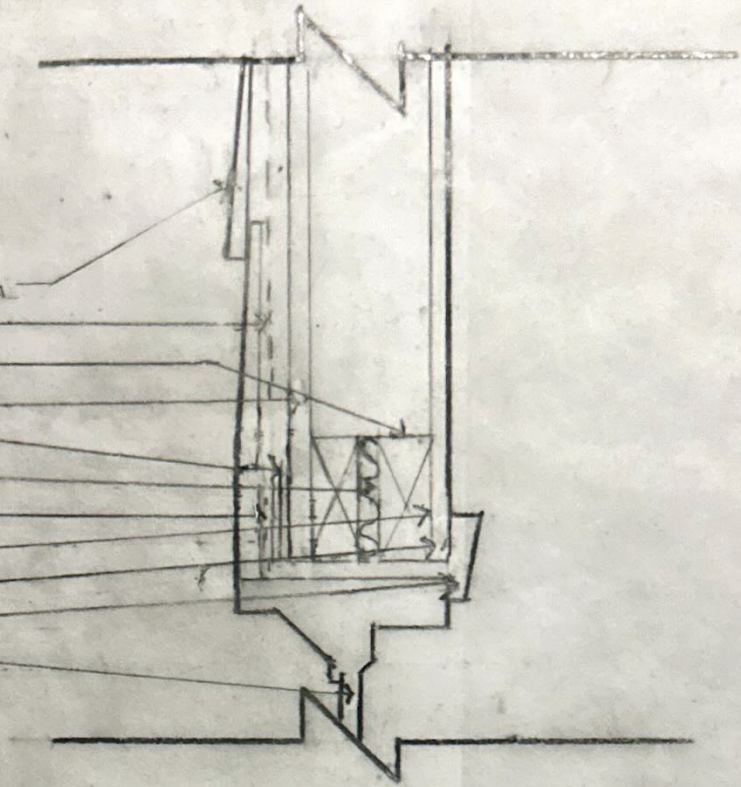

CLAPBOARD SIDING
 TYVEK
 HEADER
 PLYWOOD
 NAILING FLANGE
 INSULATION
 FLASHING
 VAPOR BARRIER
 DRYWALL
 TRIM
 GLASS

(B) WINDOW HEAD DETAIL
 SCALE: 3" = 1'-0"

GLASS
 SILL
 TRIM
 CLAPBOARD SIDING
 FLASHING
 NAILING FLANGE
 TYVEK
 PLYWOOD
 LOWER CRIPPLE
 VAPOR BARRIER
 DRYWALL

(A) WINDOW SILL DETAIL
 SCALE: 3" = 1'-0"

KATRINA LOHR
 BUILDING MATERIAL
 + METHOD - 3