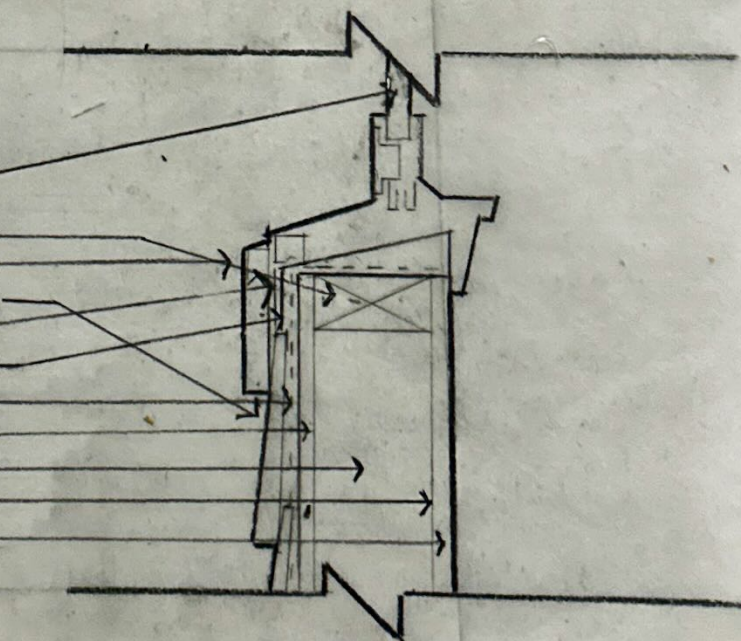

CLAPBOARD SIDING
 TYVEK
 HEADER
 PLYWOOD
 NAILING FLANGE
 INSULATION
 FLASHING
 VAPOR BARRIER
 DRYWALL
 TRIM
 GLASS

(B) WINDOW HEAD DETAIL
 SCALE: 3" = 1'-0"

GLASS
 SILL
 TRIM
 CLAPBOARD SIDING
 FLASHING
 NAILING FLANGE
 TYVEK
 PLYWOOD
 LOWER CRIPPLE
 VAPOR BARRIER
 DRYWALL

(A) WINDOW SILL DETAIL
 SCALE: 3" = 1'-0"

KATRINA LOHR
 BUILDING MATERIAL
 + METHOD - 3