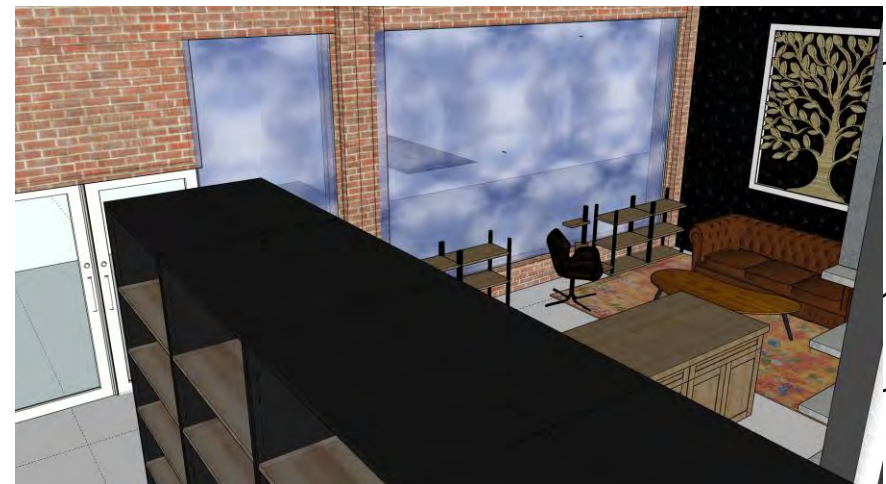

SKETCH UP RENDERINGS